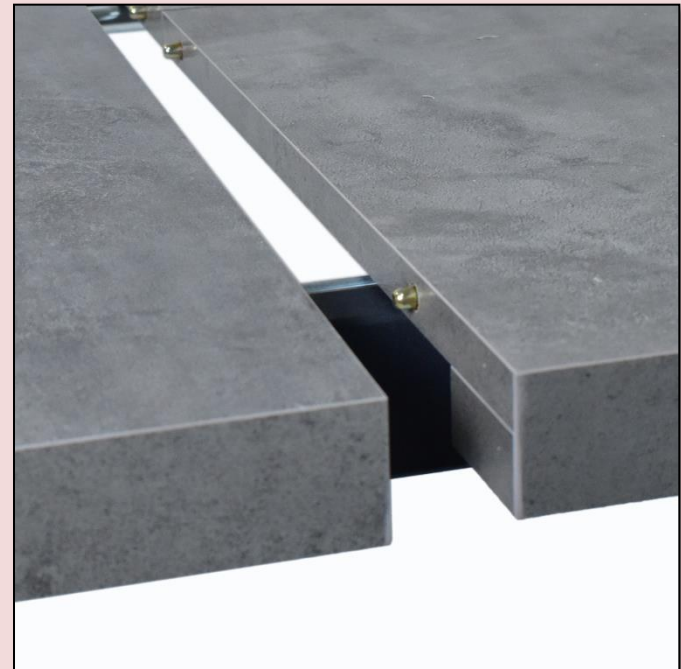

VIVI DARK STONE

VIVI WHITE

138-178 x 80 x 75 cm